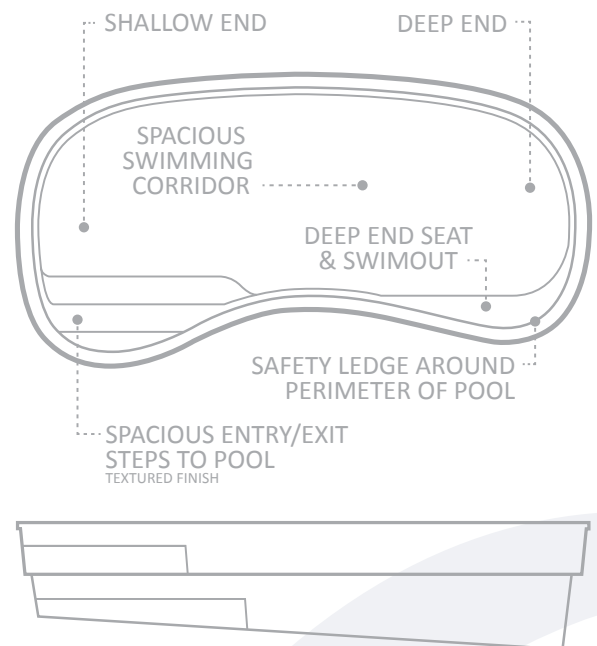

DRAWING BASED ON TUSCANY 23'
LARGER SIZE MAY VARY SLIGHTLY IN SHAPE

LENGTH	WIDTH	SHALLOW END DEPTH	DEEP END DEPTH
28' 6"	14' 1"	4'	5' 8"
23' 3"	12' 1"	3' 8"	5'

*Some measurements rounded