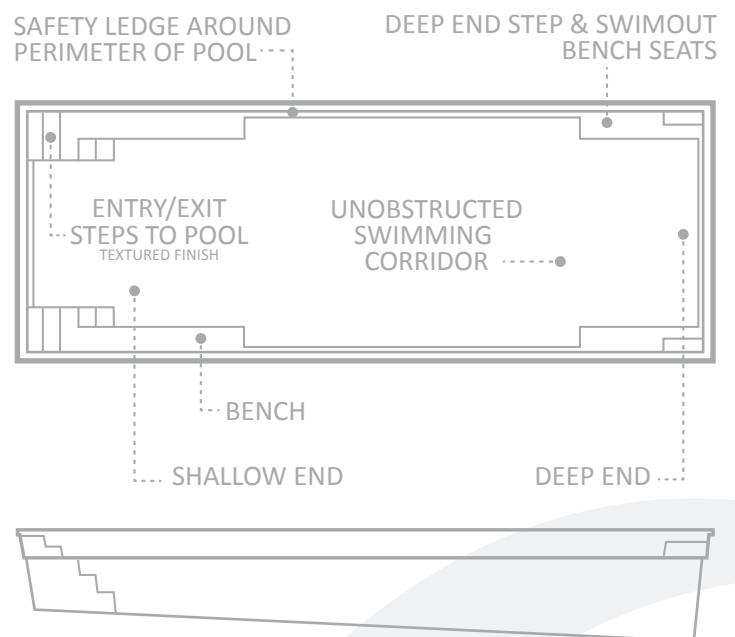

LEISURE POOLS®
SWIMMING IN QUALITY AND STYLE®

FACT SHEET

The Supreme™

Supreme™ in Crystal Blue

The beauty of The Supreme™ range of swimming pools is its simplicity in design with an eye on maximum enjoyment of the water. Long, clean rectangular lines provide a large area for swimming enjoyment as well as a large area for playful games.

The entry/exit area on both sides of the pool allow for easy access. However, the central focus is still on the water with an open corridor to swim and play in. Bench seating runs along the side for relaxation and for easy conversation while maintaining the integrity of the swimming corridor between them.

The Supreme™ has good depths in the deep end providing even the tallest of swimmers a good swim area. The deep end also has a deep end swim out for relaxation and entry/exit steps on either side providing great access for swimmers. The further benefit is that no matter where your home is located there is a convenient entry and exit steps at either the shallow or deep end of the pool.

If your idea for a life of leisure includes the pure enjoyment of the water, then we suggest that you take a closer look at The Supreme™ range of swimming pools from Leisure Pools®.

LENGTH	WIDTH	SHALLOW END DEPTH	DEEP END DEPTH
40'	15' 6"	4'	6' 7"
35'	15' 6"	4'	6' 3"
30'	15' 6"	4'	5' 11"