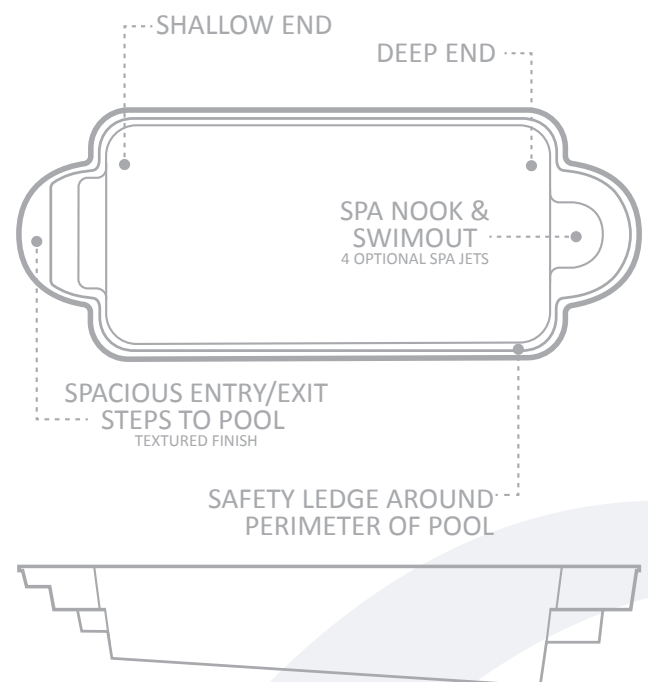

The Leisure Pools® Roman™ design is simple, practical and pleasing to the eye. The clever use of the rectangle and two semi-circles also unlocks unlimited possibilities for exciting landscaping concepts.

The Leisure Pools® Roman™ features broad entry steps at the shallow end and a seating area at the deep end. The seating area at the deep end can also be fitted with optional spa jets.

Leisure Pools® has maintained a pool width of 11' 6" through all the sizes that The Roman™ offers. This has been done to enable the pool to fit into the many situations where pool width is critical. It does so without compromising the very balanced look that makes this pool so appealing.

LENGTH	WIDTH	SHALLOW END DEPTH	DEEP END DEPTH
28' 3"	11' 6"	4' 2"	5' 6"
23' 1"	11' 6"	4' 1"	5' 1"