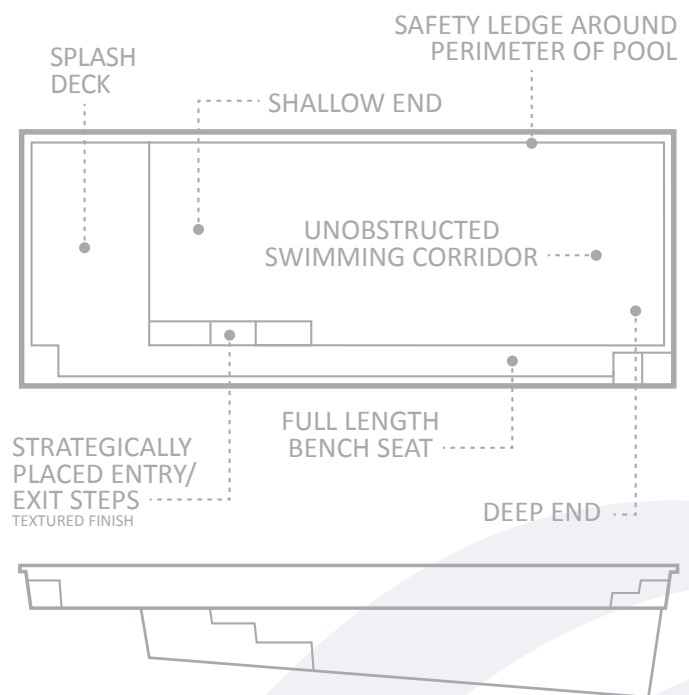

# The Reflection™ with Splash Deck

Reflection™ with Splash Deck in Sapphire Blue

Our Reflection™ pool is one of our most stunning and stylish swimming pools. Its crisp clean lines and very practical features make it one of the most popular pools available.

So how do you improve on perfection? Introducing, The Reflection™ with Splash Deck.

The splash deck is a great looking addition and transforms your Reflection™ pool into a much more appealing and versatile space. At 31' 2" and 27' 11", you get so many more options for your backyard.

The splash deck is a shallow area at the end of the pool that is ideal for fun and relaxation for all members of the family. The kids love playing in the shallow water, especially the young ones. With adult supervision, even very young children will love this area and gain confidence and experience as they are introduced to swimming and being in a swimming pool. Splash decks are also becoming very popular with families who have pets as it provides a wonderful area for cooling off, splashing around and yes, even a small area to jump into the shallow area if they are swimmers, too.

It's not all about fun and games however. The splash deck can be transformed into a spectacular water feature, with the addition of bubbler jets in the floor, which looks amazing.

LENGTH	WIDTH	SHALLOW END DEPTH	DEEP END DEPTH	SPLASH DECK LENGTH
31' 2"	12' 6"	4' 2"	5' 8"	5' 1"
27' 11"	12' 6"	4' 2"	5' 6"	5' 1"