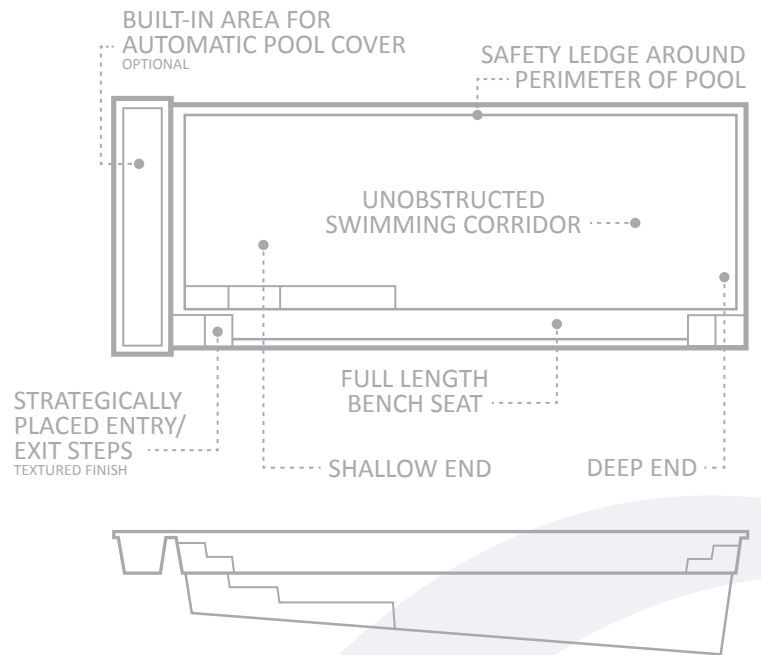

The **Reflection™**  
with Auto Cover Box

**LIFETIME STRUCTURAL WARRANTY**

**LIFETIME STRUCTURAL OSMOSIS WARRANTY**

Reflection™ with Auto Cover Box in Graphite Grey

Leisure Pools® has taken the Reflection™ into the next generation by adding a built-in housing for an optional automated pool cover.

The benefits of having a retractable cover will not only improve your heating options, but also keep your pool free from leaves and debris. Furthermore, you will have the ability to automatically retract your pool cover out of sight.

Perfect for a variety of climates and surroundings, this design not only offers a tidy environment to store the cover, but also provides efficient use of space by having it built into the pool.

With The Reflection™ with Auto Cover Box, you really can have the best of both worlds: a functional, stylish and elegantly designed swimming pool with the option to cover your pool in an efficient and easy way.

LENGTH	WIDTH	SHALLOW END DEPTH	DEEP END DEPTH
32' 7"	13' 4"	4' 1"	5' 10"
29' 3"	13' 4"	4' 1"	5' 8"
26'	13' 4"	4' 1"	5' 5"

\*Some measurements rounded