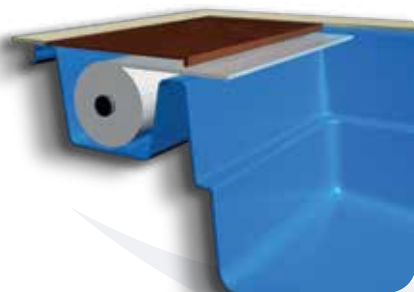

The benefits of having a retractable cover will not only improve your heating options, but also keep your pool free from leaves and debris. Furthermore, you will have the ability to automatically retract your pool cover out of sight.

Perfect for a variety of climates and surroundings, this design not only offers a tidy environment to store the cover, but also provides efficient use of space by having it built into the pool.

With The Reflection™ with Auto Cover Box, you really can have the best of both worlds: a functional, stylish and elegantly designed swimming pool with the option to cover your pool in an efficient and easy way.