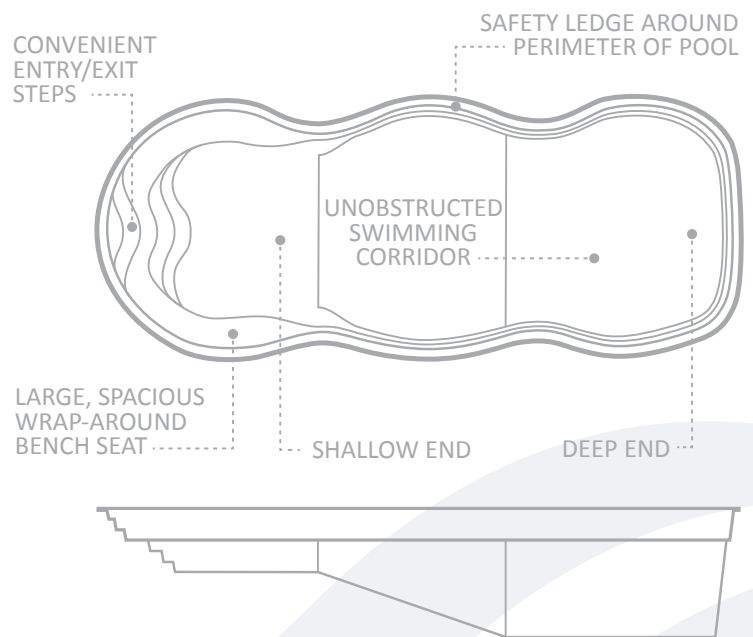

The Mediterranean™ is a large pool in every way. Not only is this pool longer and wider, it is also, most importantly, much deeper standing at 8' in the deep end.

This is a pool that meets every standard when it comes to versatility. The Mediterranean™ features a massive wrap-around bench at the shallow end, offering a great kids' play area, but also well-suited for adult seating. The wide entry steps provide access to the bench area before continuing to lead you down to the floor of the pool. The main body of water is huge and is perfect for swimming.

With its smooth, free-flowing design, this pool can lend to a variety of delightful landscaping themes. There's not much more you could you ask for in a swimming pool — a generous body of water, flexible landscaping options, and meets the requirements to allow for a residential type 1 diving board — truly a fantastic pool for the whole family.

LENGTH	WIDTH	SHALLOW END DEPTH	DEEP END DEPTH
40'	16'	4'	8'

*Some measurements rounded