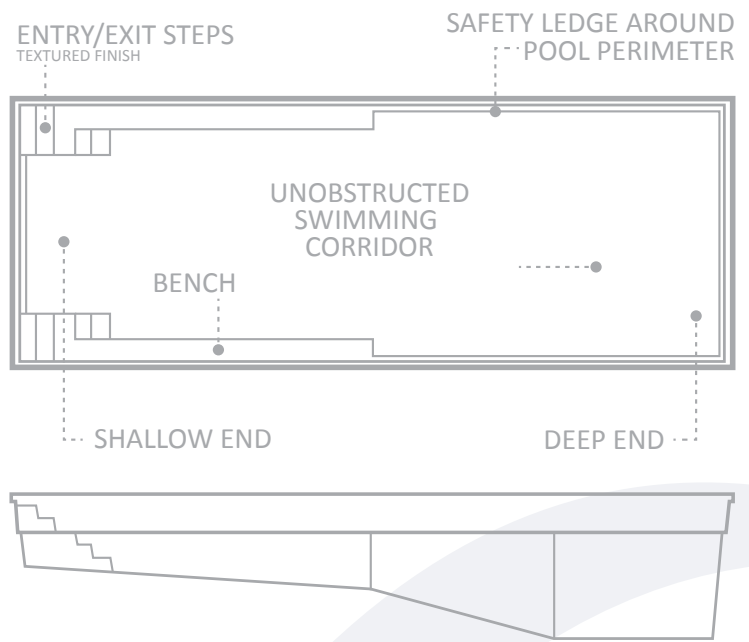

The Infinity is a classic, rectangular design that provides a clean, contemporary look. It allows for end-to-end swimming for exercise and fitness with 40 feet of length. It also features entry steps on both sides of the shallow end with accompanying benches which also makes it idea for hosting family gatherings and neighborhood pool parties.

The large bench areas on either side of the shallow end can be fitted with optional spa jets to provide both a unique water feature effect as well as providing relaxing and soothing area to sit and enjoy the pool area.

In the deep end, the pool is 8’ deep and provides a generous body of water and meets the requirements to allow for a residential type 1 diving board. Truly a fantastic pool for the whole family.

LENGTH	WIDTH	SHALLOW END DEPTH	DEEP END DEPTH
40'	15' 6"	4' 1"	8'

*Some measurements rounded