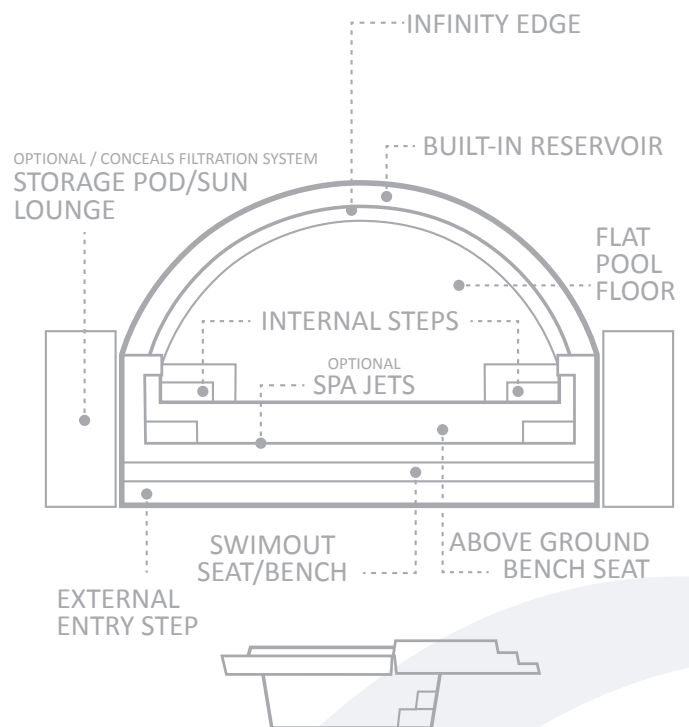

The pool features a stunning infinity-edge, causing water to seemingly disappear into the horizon. Whether it is a beautiful panoramic view or your own backyard creation, The Horizon™ allows water, earth and nature to combine.

The Horizon™ will fit perfectly on awkward sloping sites or into a deck where you thought a pool was just not possible. The flatbottom floor is ideal whether you are looking to take a relaxing dip or play games with your friends and family. This ingeniously created swimming pool incorporates patent pending design and innovation technologies to encapsulate the transition from in-ground to out-of-ground.

The Horizon™ features a recirculating water system in which water flows over the infinity edge, then cascades into its own built-in reservoir before being returned to the pool. A fullwidth bench provides seating in the water, where optional spa jets can be added to enhance your experience.

LENGTH	WIDTH	SHALLOW END DEPTH	DEEP END DEPTH
23'	15' 9"	4'	4'

*Length does not include optional storage pod