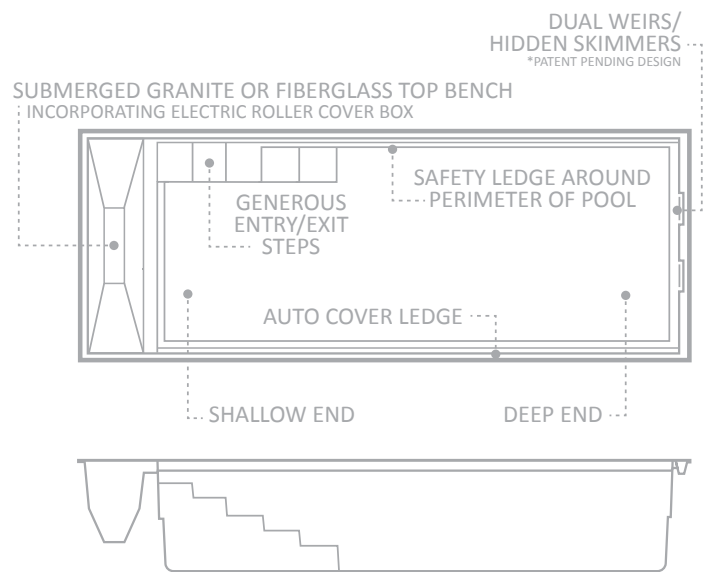

LENGTH	WIDTH	SHALLOW END DEPTH	DEEP END DEPTH
39' 5"	13' 1"	5'	5'
34' 6"	13' 1"	5'	5'
29' 6"	13' 1"	5'	5'
26' 7"	10' 10"	5'	5'
23' 4"	10' 10"	5'	5'

*Some measurements rounded
*Art is representative only. Some variations apply within sizing.